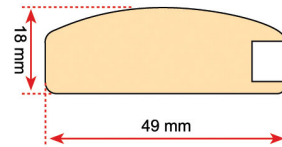

Net Weight (kg)

20

Number of Pieces/Box

12

Total Meter/Box

33.6

Net Weight (kg)

20