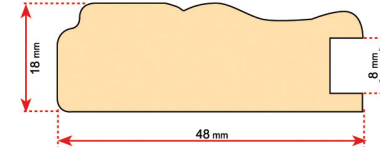

Net Weight (kg)

20

Number of Pieces/Box

12

Total Meter/Box

33.6

Net Weight (kg)

20